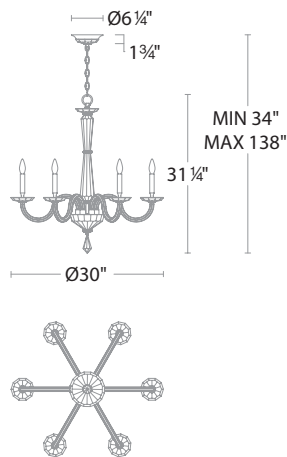

LINE DRAWING

DESCRIPTION

Adorn your space with prominence and romance worthy of Castle Habsburg. A dynasty luminaire of heirloom quality, the stately european crystal columns and sweeping arms are elegantly designed to reflect your appreciation of proportion and construction.

FEATURES

- Comes with 40-inches of chain
- Uses six 60 watt max, 25 watt equivalent recommended candelabra base bulbs (not included)
- Sloped ceiling adaptable

SPECIFICATIONS

Standards UL/cUL

Model	Size	LED Color Temp	Finish	Voltage	Wattage	Weight	LED Lumens	Delivered Lumens
S9230	6 Lights	N/A	Chrome (702)	120V	N/A	23 lb	N/A	N/A

Example: S9230-7020