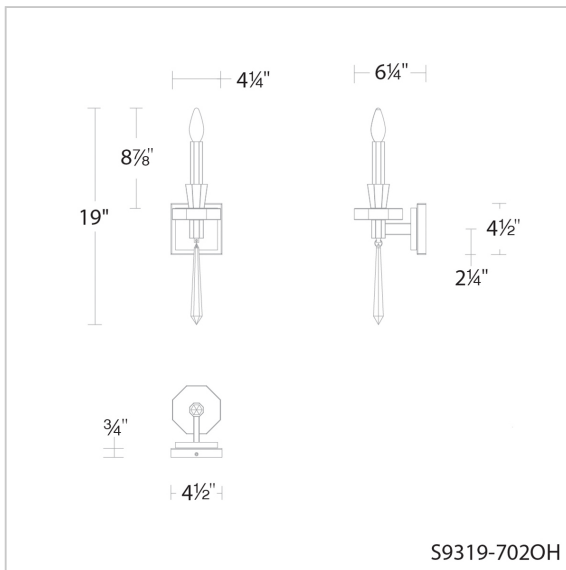

## LINE DRAWING

## SPECIFICATIONS

Light Source  
Standards

Incandescent  
UL/cUL

Model	Finish	Crystal	# of Lights	Voltage	Height	Width
S9319	- 22	OH	1 Light	120 VAC	19"	4.5"
	- 48					
	- 51					
	- 76					
	- 23					
	- 26					