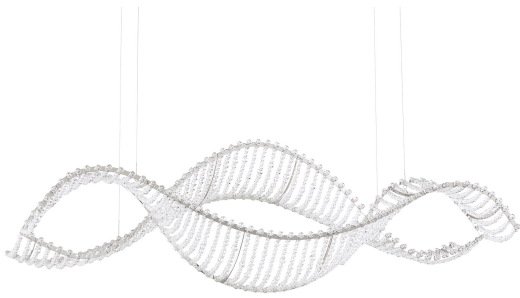

Alon

SRI400

DESCRIPTION

Undulating waves assert a musical cadence, frothing icily and ever in perpetual motion. Outlined exclusively in Swarovski® Crystals and illuminated by the LED canopy from above, Alon is that suspended animation inspired by Edo period art that expressed the awesomeness of the ocean.

FEATURES

- Equipped with (4) 3000K color temperature LED canopy downlights
- Can be mounted on a sloped ceiling.

CRYSTAL OPTIONS

Crystals from
Swarovski®
(S)

FINISH OPTIONS

Stainless
Steel
(-SS1)

SPECIFICATIONS

Light Source	LED
Standards	UL/cUL
Bulb Info	LED

Model	Finish	Crystal	Size	Voltage	Height	Width	Length
SRI400	- SS1	S	40"	120V	12.5"	40.5"	14"

Example: SRI400N-SS1S