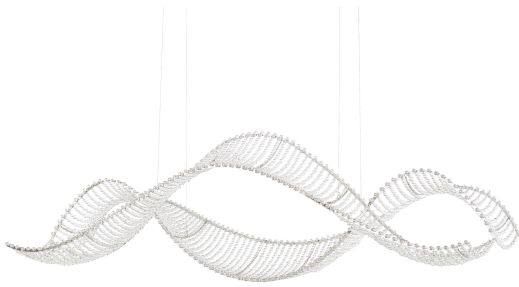

## SRI500

### DESCRIPTION

Undulating waves assert a musical cadence, frothing icily and ever in perpetual motion. Outlined exclusively in Swarovski® Crystals and illuminated by the LED canopy from above, Alon is that suspended animation inspired by Edo period art that expressed the awesomeness of the ocean.

### FEATURES

- Equipped with (6) 3000K color temperature LED canopy downlights
- Can be mounted on a sloped ceiling.

### SPECIFICATIONS

<b>Light Source</b>	LED
<b>Standards</b>	UL/cUL
<b>Bulb Info</b>	LED

Model	Finish	Crystal	Size	Voltage	Height	Width	Length
SRI500	- SS1	S	60"	120V	19"	60"	19"

Example: SRI500N-SS1S